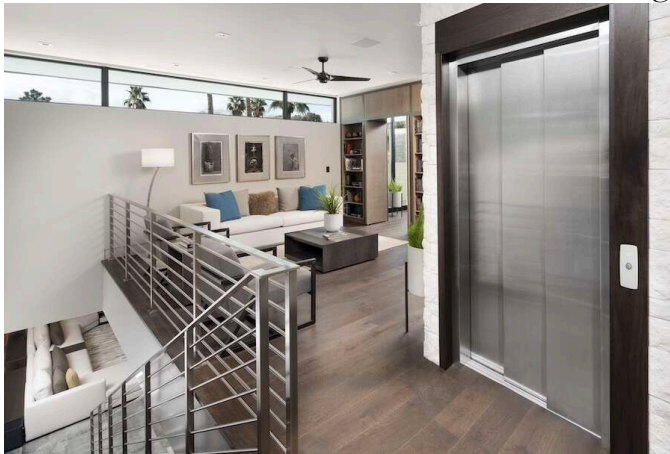

Garaventa Lift Elevator: The Elvora Home Elevator provided by *[Garaventa Lift](#) is quiet, comfortable, and energy efficient. The home's elevator includes a premium door package with sliding hall doors and sliding interior doors. The elevator also features leather-panel side walls; natural, woven wallcovering on the back wall; a walnut stained-in-place wood floor in a chevron pattern; brushed stainless steel handrails; and white ceiling lights. *Silver partner*