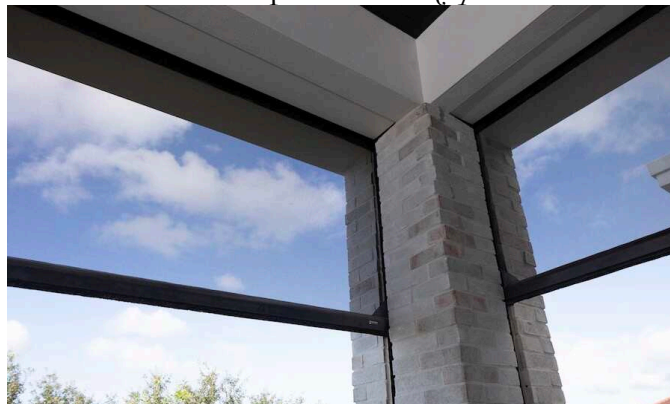

Thermoslate Solar System: This 18-square-foot rooftop collector, covered with natural Spanish slate, uses the sun's heat to create free hot water, and blends in seamlessly with the rest of a slate roof. *\$2,300 for the panel, \$5 per square foot for the slate; [Cupa Group](#)*

Load Center with Wi-Fi Connectivity: Finally, an electrical panel for the 21st century. It has LED-lit circuit breakers that show you what's working, what's tripped, and whether the trip was a ground fault or an arc fault. It will send trip alerts to your smart device, and let you track power usage—and cost—for your whole house or individual circuits. Did you forget to turn off the oven? Use your phone to trip its circuit remotely. *From \$2,500; [Leviton](#)*

Tesla Solar Tiles: RENEWABLE CLEAN ENERGY WITH CURB APPEAL Gone are the days of bolting dinner-table-sized panels to your roof in order to experience the benefits of solar energy. Solar roof shingles are small, custom shingles [designed to blend in almost seamlessly](#) with traditional roof tiles. Not only are these shingles aesthetically appealing, but they function both as solar panels *and* as durable roof tiles — so your roof will still be protected from the elements as it absorbs sunlight for energy use. You may have heard of [Tesla Solar Tiles](#), although these are not the only options in the market. As you can see from the photo below, they certainly make for an attractive roof, and especially when paired with a battery, such as the [Tesla Powerwall](#), providing your energy needs.