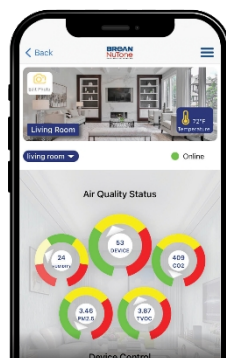

Jason's Picks

Fresh, clean air is essential to life. But we create poor indoor air, every day, by going about our lives. We create carbon dioxide by cooking and breathing, add excess moisture when we bathe, add VOC's by painting cabinets and using household cleaners, and create dust by vacuuming, petting the dog, and just being human. Overture™, the first fully-automated fresh air system, uses sophisticated sensor technology to monitor your home's indoor air quality. When it detects a rise in indoor air pollution caused by increased humidity, VOCs, smoke, carbon dioxide and small particles (sometimes referred to as PM2.5), the system will automatically turn on the nearest ventilation fan to eliminate the pollutant while simultaneously bringing in fresh, clean air from outside. The whole system is easily set up and controlled from your mobile device.

<https://www.broan-nutone.com/en-us/overture>

The Spektrum+ Smart Switch is a streamlined Bluetooth control alternative to the Spektrum Smart App. The Smart Switch features built in RGB and tunable white settings with dimming levels to set your favorite color temp or brightness. With a magnetic dock, you can remove the switch from the wall plate and use as hand-held remote for greater control freedom. Control multiple Spektrum+ fixtures simultaneously: Downlights, Lamps, Smart Receivers, Landscape Lights, and more! Use in addition to the Spektrum+ Smart Lighting App. RGB, Tunable CCT, and dimming control. Surface mount magnetic dock for easy installations. Features removable magnetic control for hand-held fixture control. Sync to multiple fixtures for group or dedicated room control. Save dedicated scenes or favorite settings with a push of a button. Up to 25 meter signal range - Signal range may vary due to potential interference. Smart Switch must be paired with the Spektrum+ Smart App for control. <https://americanlighting.com/spektrum>