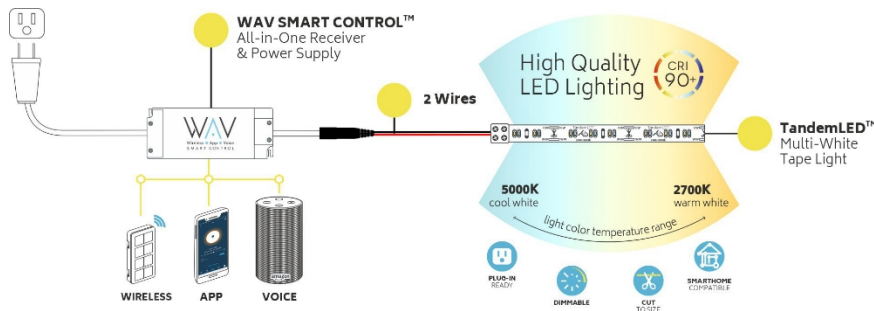

TandemLED™ SMART Multi-White LED Tape Lights

Please note that all the wording and pictures have been taken directly from the website from which the products were sourced. We have given them credit for the links to the actual website.

Stay tuned for more!

Pre-Construction Department

Nevin Middleton (VP) & Jason AB Jarman (Project Engineer)

E PreCon@rainiercustomhomes.com

C (206) 513-4242